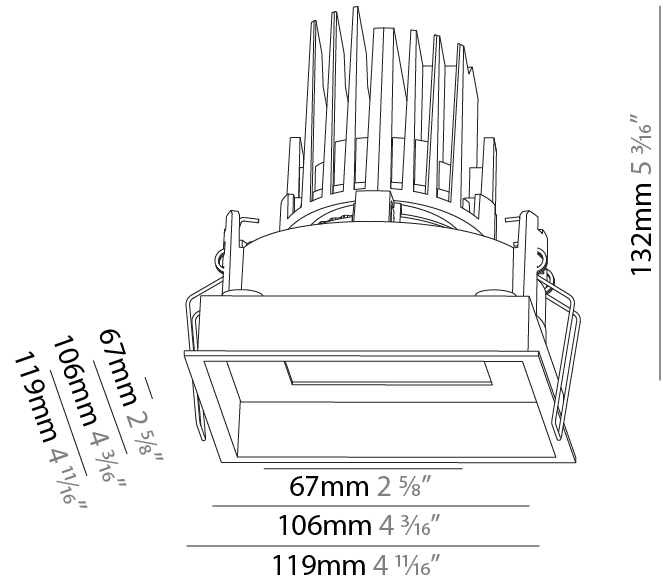

PHYSICAL

Shape: Square
Length (mm): 119
Length (in): 4 ¹¹/₁₆"
Width (mm): 119
Width (in): 4 ¹¹/₁₆"
Depth (mm): 132
Depth (in): 5 ³/₁₆"
Ceiling Thickness (mm): 10 / 12.5 / 15
Ceiling Thickness (in): 3/8 or 1/2 or 9/16
Min. Recessing Depth (mm): 150
Min. Recessing Depth (in): 5 ⁷/₈"
Light Distribution: Adjustable / Downlight
Weight (kg): 0.608
Weight (lbs): 1.34
Fixture Finish: SSR / BKV / CWI / CRY / HAB / UFT / ITA / RUA / FTG / MYG / LOD / PUS / FRO / FUP / KIA / POP / BLS / SPG / MEY / GOH / GUM / CHC / COM / ABZ / JAG / OBR / MOS / ROR
Fixture Material: Aluminum Die Cast
Cut-out Measurements: 114mm / 4 1/2" x 114mm / 4 1/2"

ELECTRICAL

Lamp Type: LED (Zhaga Standard)
Input Wattage (W): 13.2 / 16.5
Total Output Wattage (W): 12 / 14
Dimming: Tri-Mode (Non-Dimming and Phase Dimming (120Vac only) and 0-10V Dimming)
Driver Included: No
Driver Location: Recessed Housing
Driver Type: Constant Current - Universal
Driver Class: Class 2
Housing: See components
Input Voltage (V): 120 - 277
Constant Current (MA): 350

LED

Number of LEDs: 1
Color Temperature (°K): 2700 / 3000 / 3500 / 4000
Max. Delivered Lumen (lm): 850 / 950 / 1029 / 1050
Nominal Lumen (lm): 960 / 1070 / 1156 / 1180
CRI: >90 CRI
Lamp Life (hrs): 50000

OPTICAL

Reflector°: 10
Adjustability: Rotational 355°; Tilt 30°

RATINGS AND CERTIFICATIONS

Certified By: Certified for North American Standards
Zaneen Group Inc. © 2024, T 1800-388-3382, F 416-247-9319, www.zaneen.com